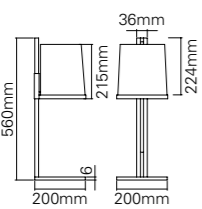

KLAAR SERIES PIETBOON

KLAAR SERIES by PIET BOON

Klaar floor	Colour	Included	Article number	LED
max.20W | E27	Black	Shade, colours: see accessories	13.7580.04.A	INCL.

Klaartje wall	Colour	Included	Article number	LED
max.20W | E27	Black	Shade, colours: see accessories	13.7600.04.A	INCL.

Klaartje table	Colour	Included	Article number	LED
max.20W | E27	Black	Shade, colours: see accessories	13.7590.04.B	INCL.

LED	Kelvin	Lumen	Article number
Vista A60 frosted E27 7W Ra92 CTA DIM.	2000-2700K	500 lm	21.8820.05

Accessories	Klaartje shades (wall / table)		Klaar shades (floor)	
	1 Cognac 13.7595.55	L:185xW:200xH:205mm	6 Cognac 13.7585.55	L:273xW:300xH:317mm
	2 Black 13.7595.65	L:185xW:200xH:205mm	7 Black 13.7585.63	L:273xW:300xH:317mm
	3 Light grey 13.7595.66	L:185xW:200xH:205mm	8 Light grey 13.7585.64	L:273xW:300xH:317mm
	4 White 13.7595.67	L:185xW:200xH:205mm	9 White 13.7585.65	L:273xW:300xH:317mm
	5 Indigo 13.7595.70	L:185xW:200xH:205mm	10 Indigo 13.7585.70	L:273xW:300xH:317mm

KLAAR SERIES