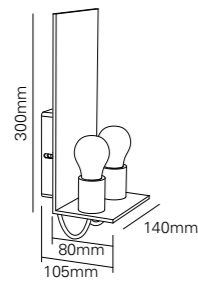

TRIJNIE by PIET BOON