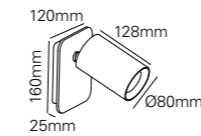

TRIBE SERIES by PIET BOON

Tribe track		Colour	Article number	LED
	max.10W | GU10	Black	12.6935.04	INCL.
	max.10W | GU10	White	12.6935.05	INCL.

Tribe wall		Colour	Article number	LED
	max.10W | GU10	Bronze	13.7630.03	INCL.
	max.10W | GU10	Black	13.7630.04	INCL.
	max.10W | GU10	White	13.7630.05	INCL.
	max.10W | GU10	Grey	13.7630.07	INCL.

Tribe floor uplighter		Colour	Article number	LED
	max.10W | GU10	Bronze	13.7640.03	INCL.
	max.10W | GU10	Black	13.7640.04	INCL.
	max.10W | GU10	White	13.7640.05	INCL.
	max.10W | GU10	Grey	13.7640.07	INCL.

LED	Kelvin	Lumen	Beam angle	Article number
	2200-2800K	350 lm	38°	21.8555.92