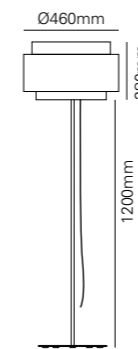

Halo floor	Colour	Article number	LED
	max.20W | E27	Black frame with ton-sur-ton black shade	13.7411.04 INCL.
	max.20W | E27	White frame with ton-sur-ton white shade	13.7411.05 INCL.
	max.20W | E27	Black frame with ton-sur-ton dark grey shade	13.7412.04 INCL.
	max.20W | E27	White frame with ton-sur-ton light grey shade	13.7412.05 INCL.