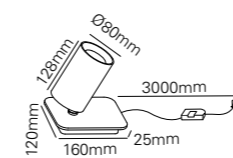

TRIBE SERIES by PIET BOON

Tribe track		Colour	Article number	LED
	max.10W | GU10	Black	12.6935.04	INCL.
	max.10W | GU10	White	12.6935.05	INCL.

Tribe wall		Colour	Article number	LED
	max.10W | GU10	Bronze	13.7630.03	INCL.
	max.10W | GU10	Black	13.7630.04	INCL.
	max.10W | GU10	White	13.7630.05	INCL.
	max.10W | GU10	Grey	13.7630.07	INCL.

Tribe floor uplighter		Colour	Article number	LED
	max.10W | GU10	Bronze	13.7640.03	INCL.
	max.10W | GU10	Black	13.7640.04	INCL.
	max.10W | GU10	White	13.7640.05	INCL.
	max.10W | GU10	Grey	13.7640.07	INCL.

LED	Kelvin	Lumen	Beam angle	Article number
	2200-2800K	350 lm	38°	21.8555.92