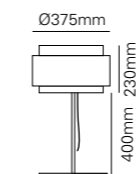

Halo table	Colour	Article number	LED
	max.20W | E27	Black frame with ton-sur-ton black shade	13.7421.04 INCL.
	max.20W | E27	White frame with ton-sur-ton white shade	13.7421.05 INCL.
	max.20W | E27	Black frame with ton-sur-ton dark grey shade	13.7422.04 INCL.
	max.20W | E27	White frame with ton-sur-ton light grey shade	13.7422.05 INCL.