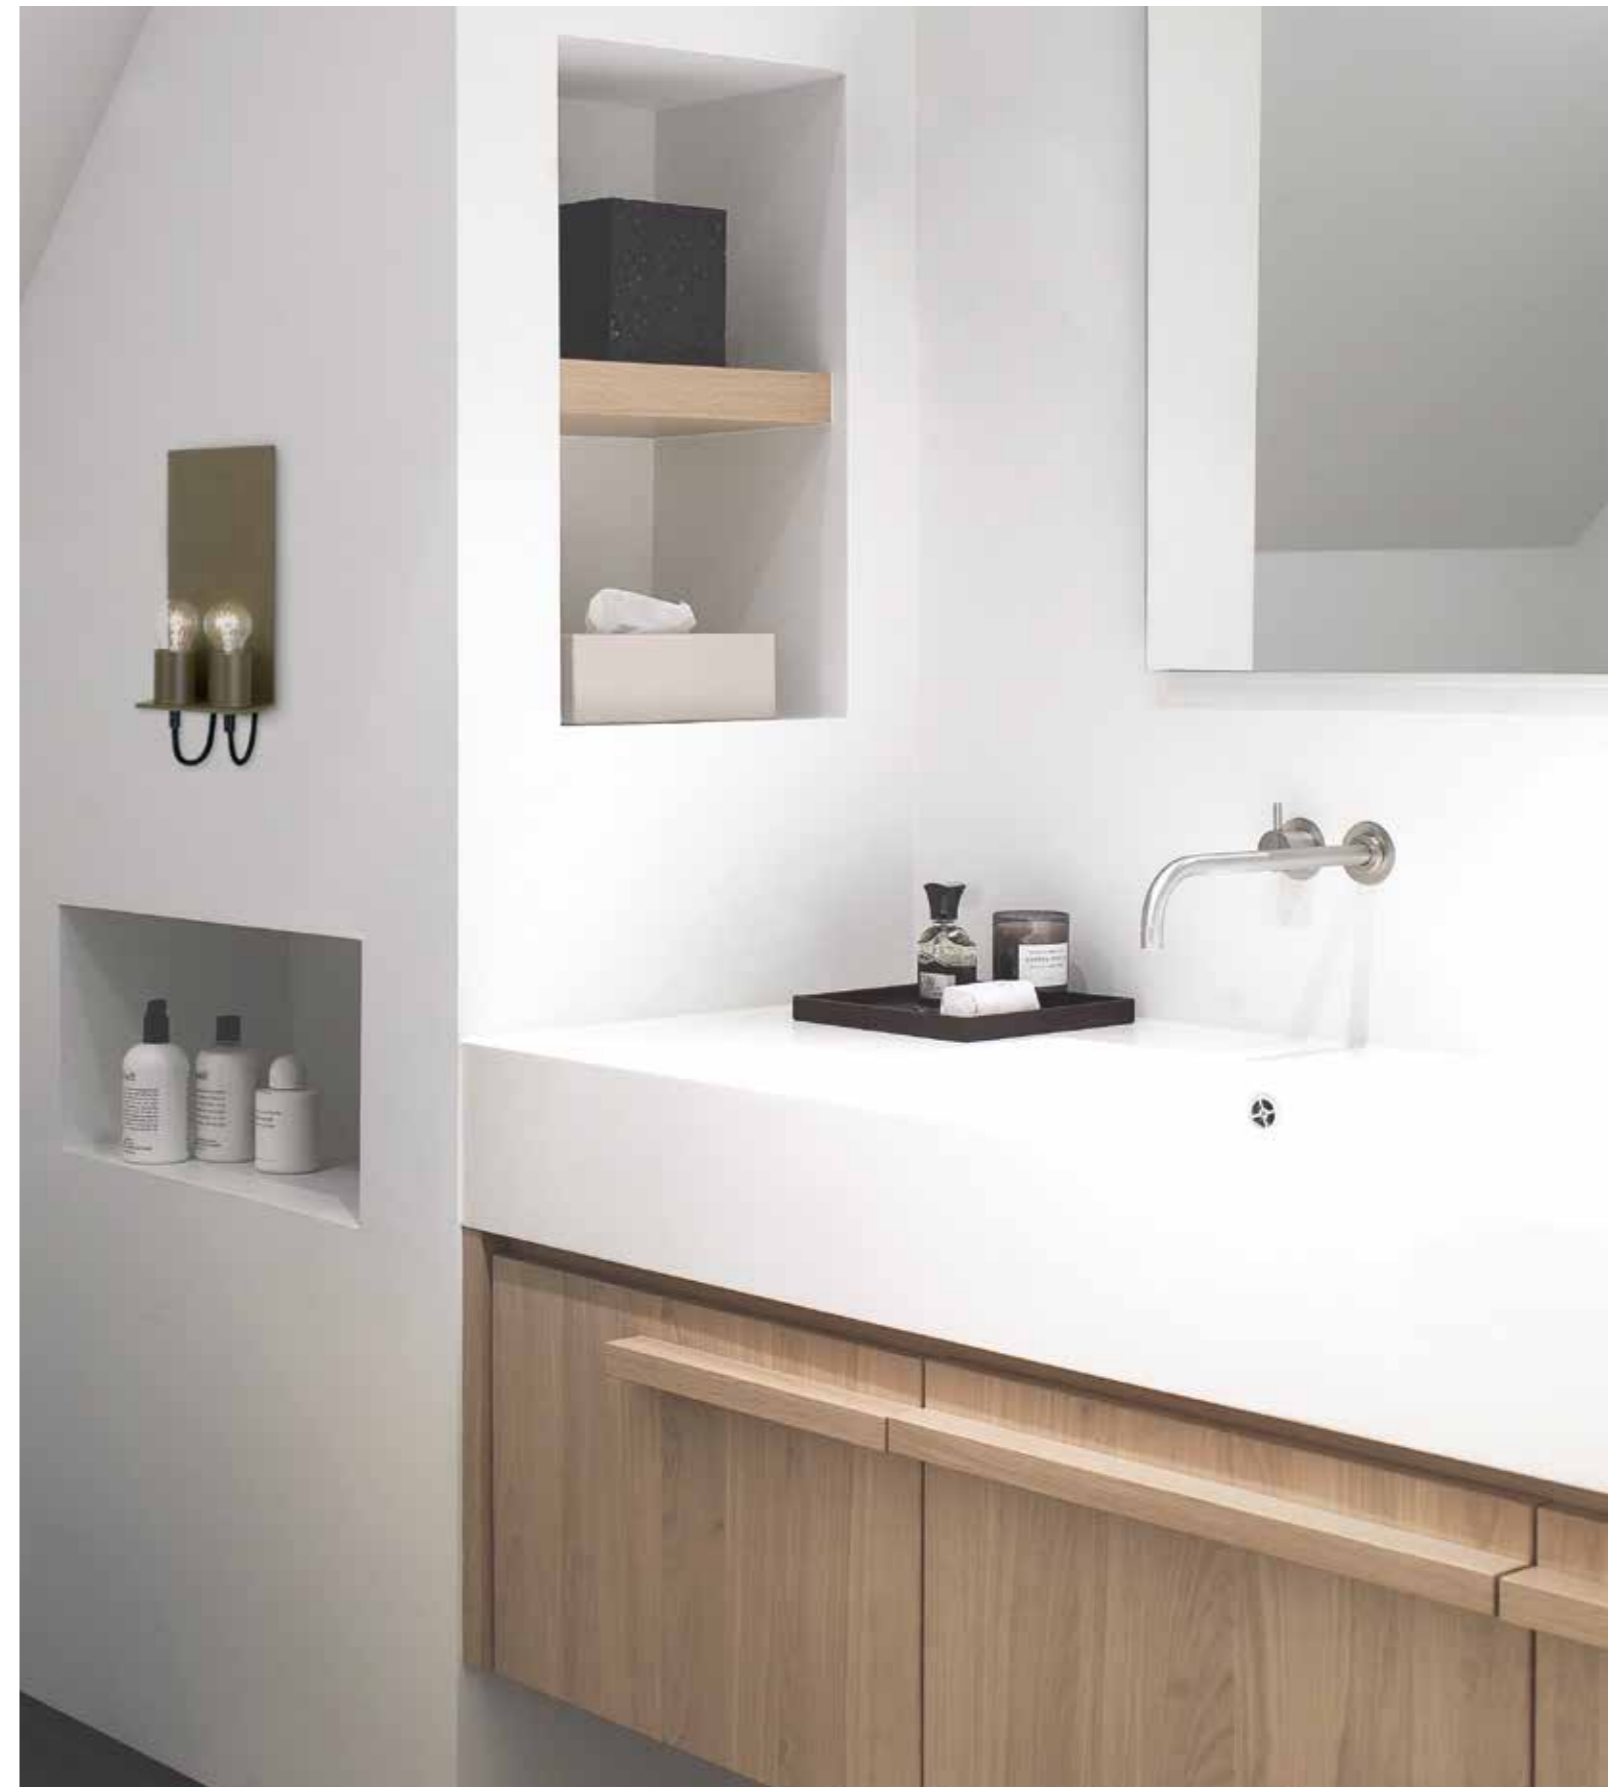

LED		Kelvin	Lumen	Article number
	Girato A60 standard amber E27 4W Ra90 DIM.	2000K	130 lm	21.9141.45

TRIJNIE

STACK

PIETBOON

STACK by PIET BOON

Stack table

max.20W | E27

Colour