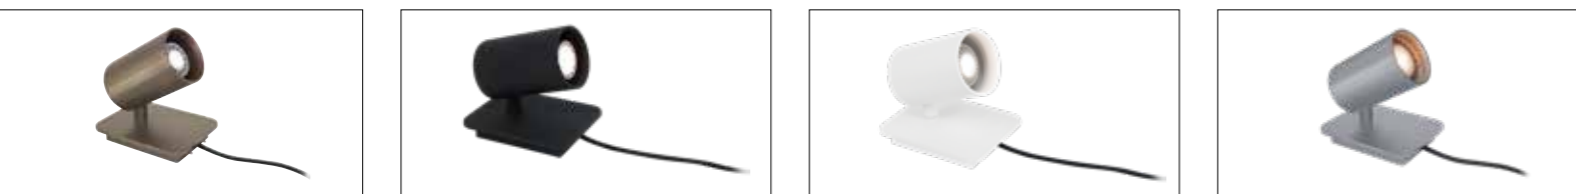

TRIBE SERIES