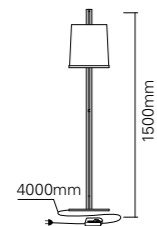

KLAAR SERIES by PIET BOON

Klaar floor	Colour	Included	Article number	LED
max.20W | E27	Black	Shade, colours: see accessories	13.7580.04.A	INCL.