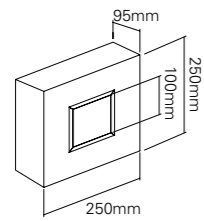

JELLE
PIETBOON

JELLE by PIET BOON

Jelle wall	Colour	Article number	LED
max.20W | E27	Black	14.8000.04	INCL.
max.20W | E27	Zinc	14.8000.09	INCL.