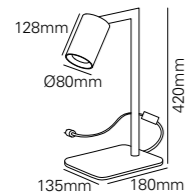

LED		Kelvin	Lumen	Beam angle	Article number
	Domingo 50 LED GU10 5.5W Ra90 CTA DIM.	2200-2800K	350 lm	38°	21.8555.92

TRIBE SERIES
PIETBOON

TRIBE SERIES by PIET BOON

Tribe table		Colour	Article number	LED
	max.10W GU10	Bronze	13.7633.03.C	INCL.
	max.10W GU10	Black	13.7633.04.C	INCL.
	max.10W GU10	White	13.7633.05.C	INCL.
	max.10W GU10	Grey	13.7633.07.C	INCL.