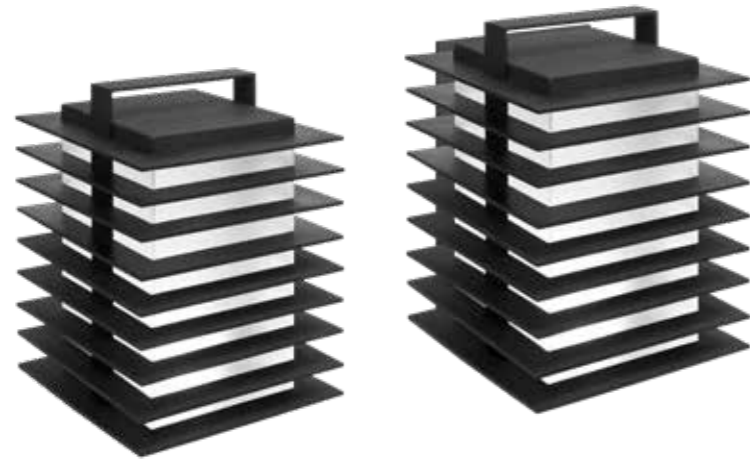

LED		Kelvin	Lumen	Article number
	Girato A60 standard amber E27 4W Ra90 DIM.	2000K	130 lm	21.9141.45

TRIJNIE

STACK

PIETBOON

STACK by PIET BOON

Stack table

max.20W | E27

Colour