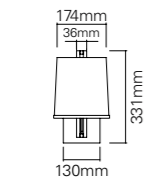

Klaartje wall	Colour	Included	Article number	LED
max.20W | E27	Black	Shade, colours: see accessories	13.7600.04.A	INCL.