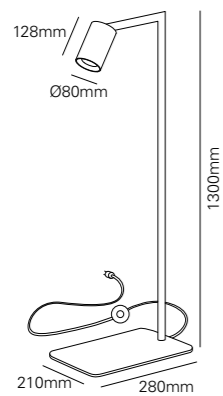

An interior only comes to life with a well thought-out lighting plan

TRIBE TRACK 3-PHASE

TRIBE TRACK 3-PHASE PIETBOON

TRIBE TRACK 3-PHASE by PIET BOON

Tribe track		Colour	Article number	LED
	max.10W GU10	Black	12.6935.04	INCL.
	max.10W GU10	White	12.6935.05	INCL.

LED		Kelvin	Lumen	Beam angle	Article number
	Domingo 50 LED GU10 5.5W Ra90 CTA DIM.	2200-2800K	350 lm	38°	21.8555.92

TRIBE SERIES
PIETBOON

TRIBE SERIES by PIET BOON

Tribe table		Colour	Article number	LED
	max.10W GU10	Bronze	13.7633.03.C	INCL.
	max.10W GU10	Black	13.7633.04.C	INCL.
	max.10W GU10	White	13.7633.05.C	INCL.
	max.10W GU10	Grey	13.7633.07.C	INCL.

Tribe floor		Colour	Article number	LED
	max.10W GU10	Bronze	13.7636.03.A	INCL.
	max.10W GU10	Black	13.7636.04.A	INCL.
	max.10W GU10	White	13.7636.05.A	INCL.
	max.10W GU10	Grey	13.7636.07	INCL.

LED		Kelvin	Lumen	Beam angle	Article number
	Domingo 50 LED GU10 5.5W Ra90 CTA DIM.	2200-2800K	350 lm	38°	21.8555.92