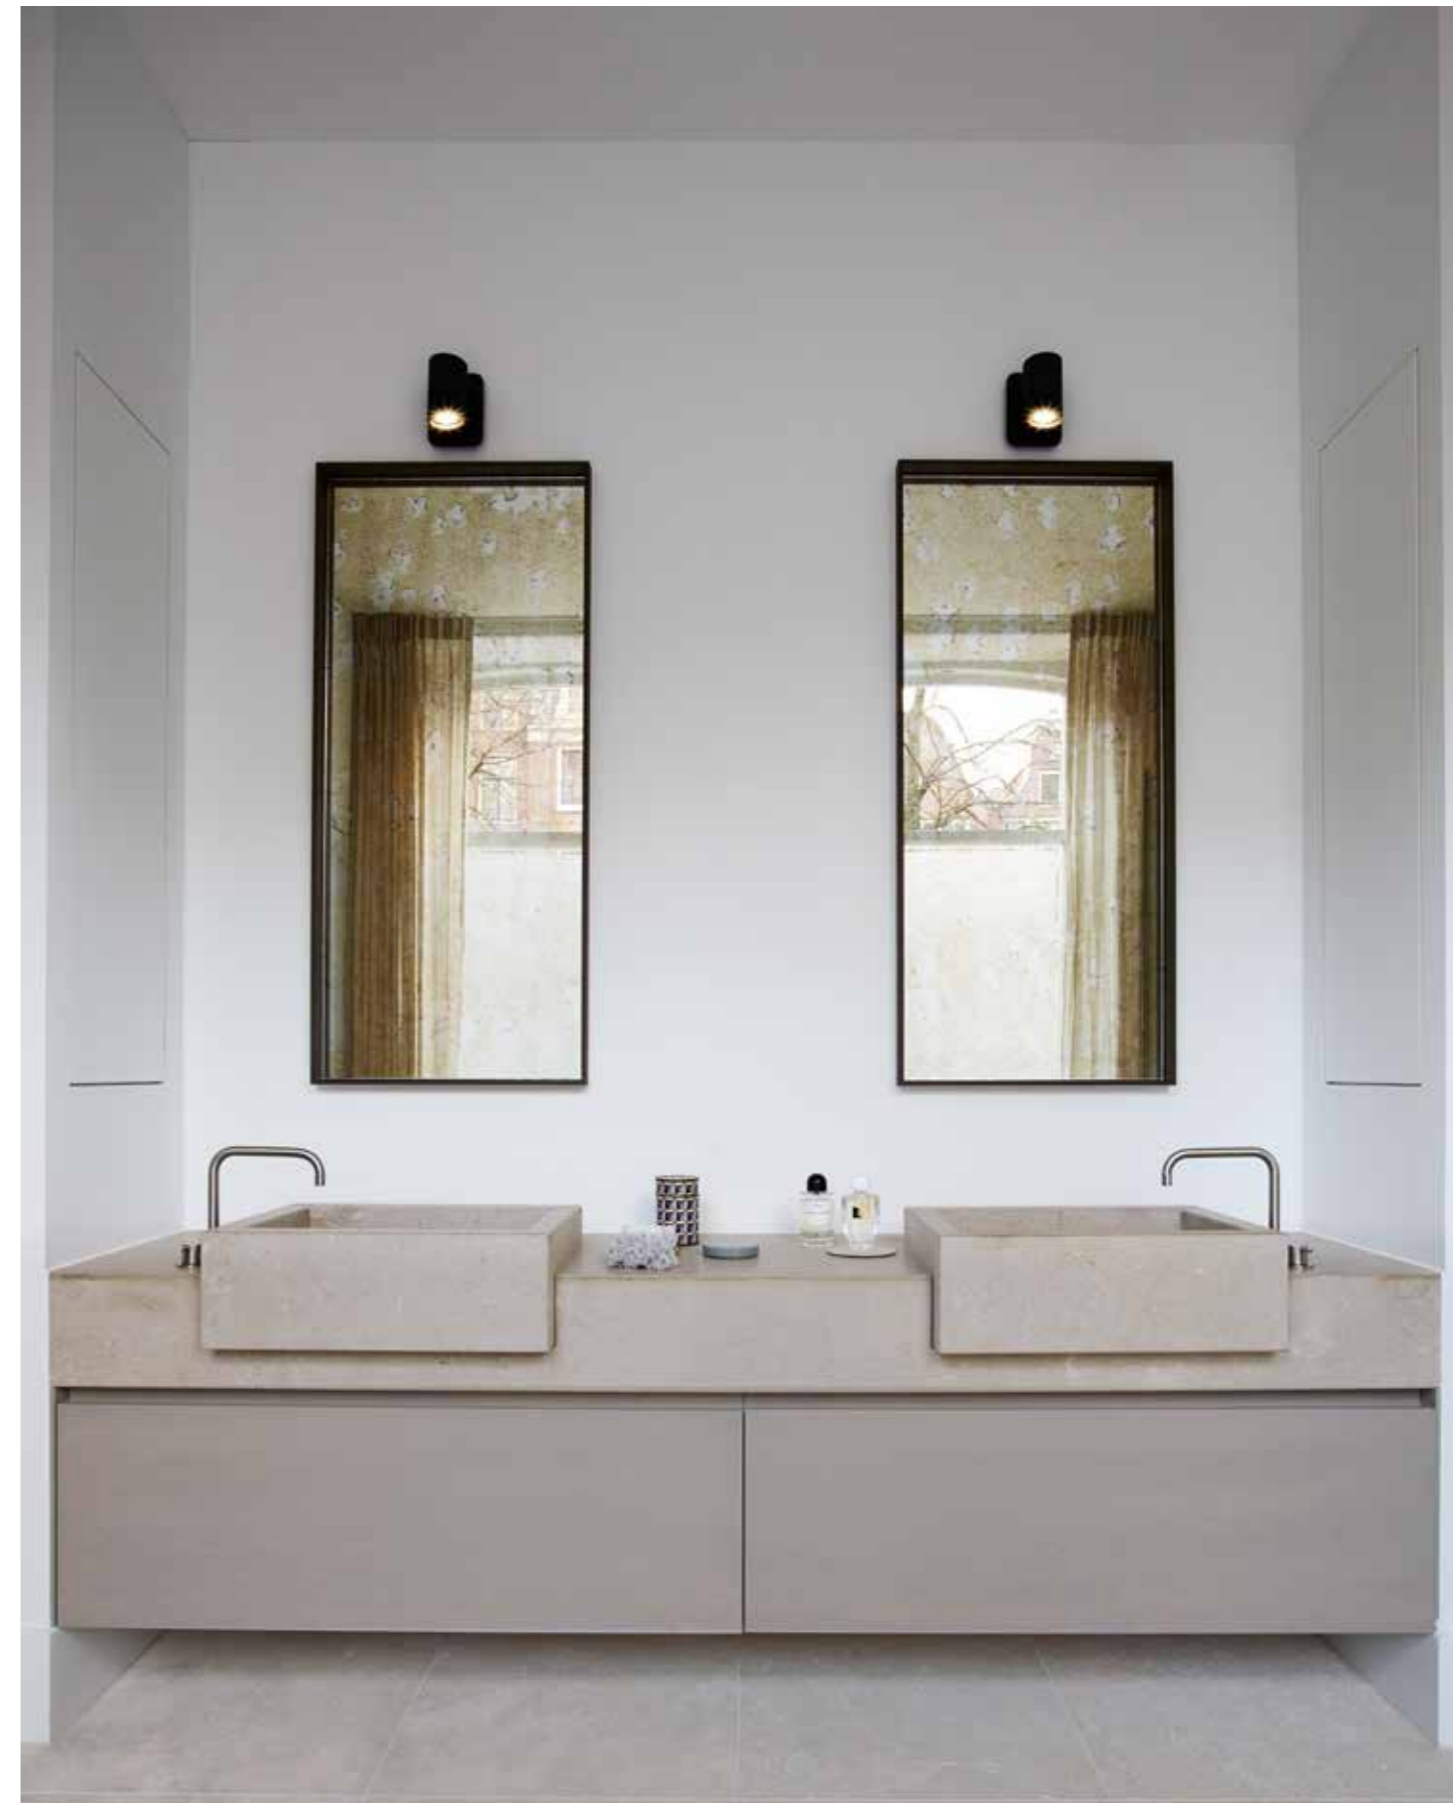

LED		Kelvin	Lumen	Beam angle	Article number
	Domingo 50 LED GU10 5.5W Ra90 CTA DIM.	2200-2800K	350 lm	38°	21.8555.92

TRIBE SERIES
PIETBOON

TRIBE SERIES by PIET BOON

Tribe table		Colour	Article number	LED
	max.10W GU10	Bronze	13.7633.03.C	INCL.
	max.10W GU10	Black	13.7633.04.C	INCL.
	max.10W GU10	White	13.7633.05.C	INCL.
	max.10W GU10	Grey	13.7633.07.C	INCL.