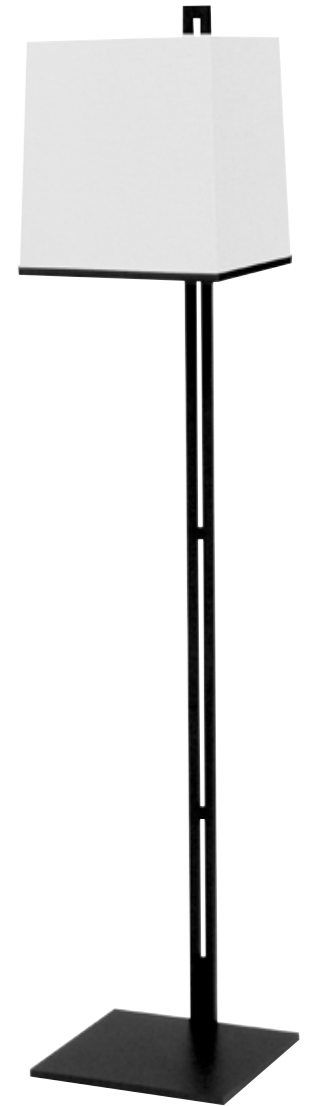

LED		Kelvin	Lumen	Beam angle	Article number
	Domingo 50 LED GU10 5.5W Ra90 CTA DIM.	2200-2800K	350 lm	38°	21.8555.92

TRIBE SERIES
PIETBOON

TRIBE SERIES by PIET BOON

Tribe table		Colour	Article number	LED
	max.10W GU10	Bronze	13.7633.03.C	INCL.
	max.10W GU10	Black	13.7633.04.C	INCL.
	max.10W GU10	White	13.7633.05.C	INCL.
	max.10W GU10	Grey	13.7633.07.C	INCL.

TRIBE SERIES

TRIBE SERIES PIETBOON

TRIBE SERIES by PIET BOON

Tribe track		Colour	Article number	LED
	max.10W GU10	Black	12.6935.04	INCL.
	max.10W GU10	White	12.6935.05	INCL.

Tribe wall		Colour	Article number	LED
	max.10W GU10	Bronze	13.7630.03	INCL.
	max.10W GU10	Black	13.7630.04	INCL.
	max.10W GU10	White	13.7630.05	INCL.
	max.10W GU10	Grey	13.7630.07	INCL.

LED	Kelvin	Lumen	Article number
	2700K	806 lm	21.8805.82

KLAAR SERIES

KLAAR SERIES
PIETBOON

Klaartje wall
Available in Black with shades in 5 different colours

Klaartje table
Available in Black with shades in 5 different colours

Klaar floor
Available in Black with shades in 5 different colours

KLAAR SHADE COLOURS

Indigo blue

Cognac

Black

White

Light grey

KLAAR SERIES PIETBOON