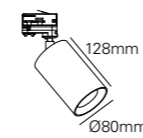

TRIBE SERIES by PIET BOON

Tribe track		Colour	Article number	LED
	max.10W | GU10	Black	12.6935.04	INCL.
	max.10W | GU10	White	12.6935.05	INCL.

Tribe wall		Colour	Article number	LED
	max.10W | GU10	Bronze	13.7630.03	INCL.
	max.10W | GU10	Black	13.7630.04	INCL.
	max.10W | GU10	White	13.7630.05	INCL.
	max.10W | GU10	Grey	13.7630.07	INCL.

Tribe floor uplighter		Colour	Article number	LED
	max.10W | GU10	Bronze	13.7640.03	INCL.
	max.10W | GU10	Black	13.7640.04	INCL.
	max.10W | GU10	White	13.7640.05	INCL.
	max.10W | GU10	Grey	13.7640.07	INCL.

LED	Kelvin	Lumen	Beam angle	Article number
	2200-2800K	350 lm	38°	21.8555.92