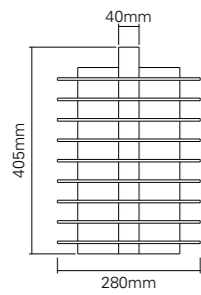

LED		Kelvin	Lumen	Article number
	Girato A60 standard amber E27 4W Ra90 DIM.	2000K	130 lm	21.9141.45

TRIJNIE

STACK

PIETBOON

STACK by PIET BOON

Stack table

max.20W | E27

Colour