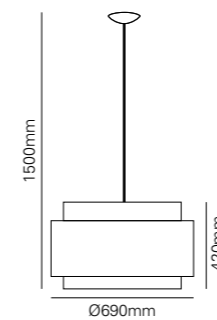

Halo pendant	Colour	Article number	LED
	max.20W | E27	Black frame with ton-sur-ton black shade	13.7431.04 INCL.
	max.20W | E27	White frame with ton-sur-ton light grey shade	13.7431.05 INCL.
	max.20W | E27	Black frame with ton-sur-ton dark grey shade	13.7432.04 INCL.
	max.20W | E27	White frame with ton-sur-ton white shade	13.7432.05 INCL.

LED	Kelvin	Lumen	Article number
	2700K	806 lm	21.8805.82