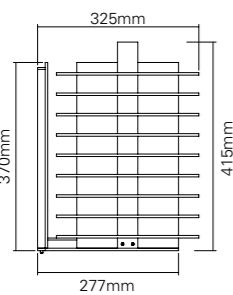

STACK

PIETBOON

STACK by PIET BOON

Stack table

max.20W | E27

Colour

Black

Article number

14.0740.04.A

LED

INCL.

Stack wall

max.20W | E27

Colour

Black

Article number

14.0760.04

LED

INCL.

LED

Vista A60 frosted E27 7W Ra92 DIM.

Kelvin

2700K

Lumen

500 lm

Article number

21.8820.05

STACK